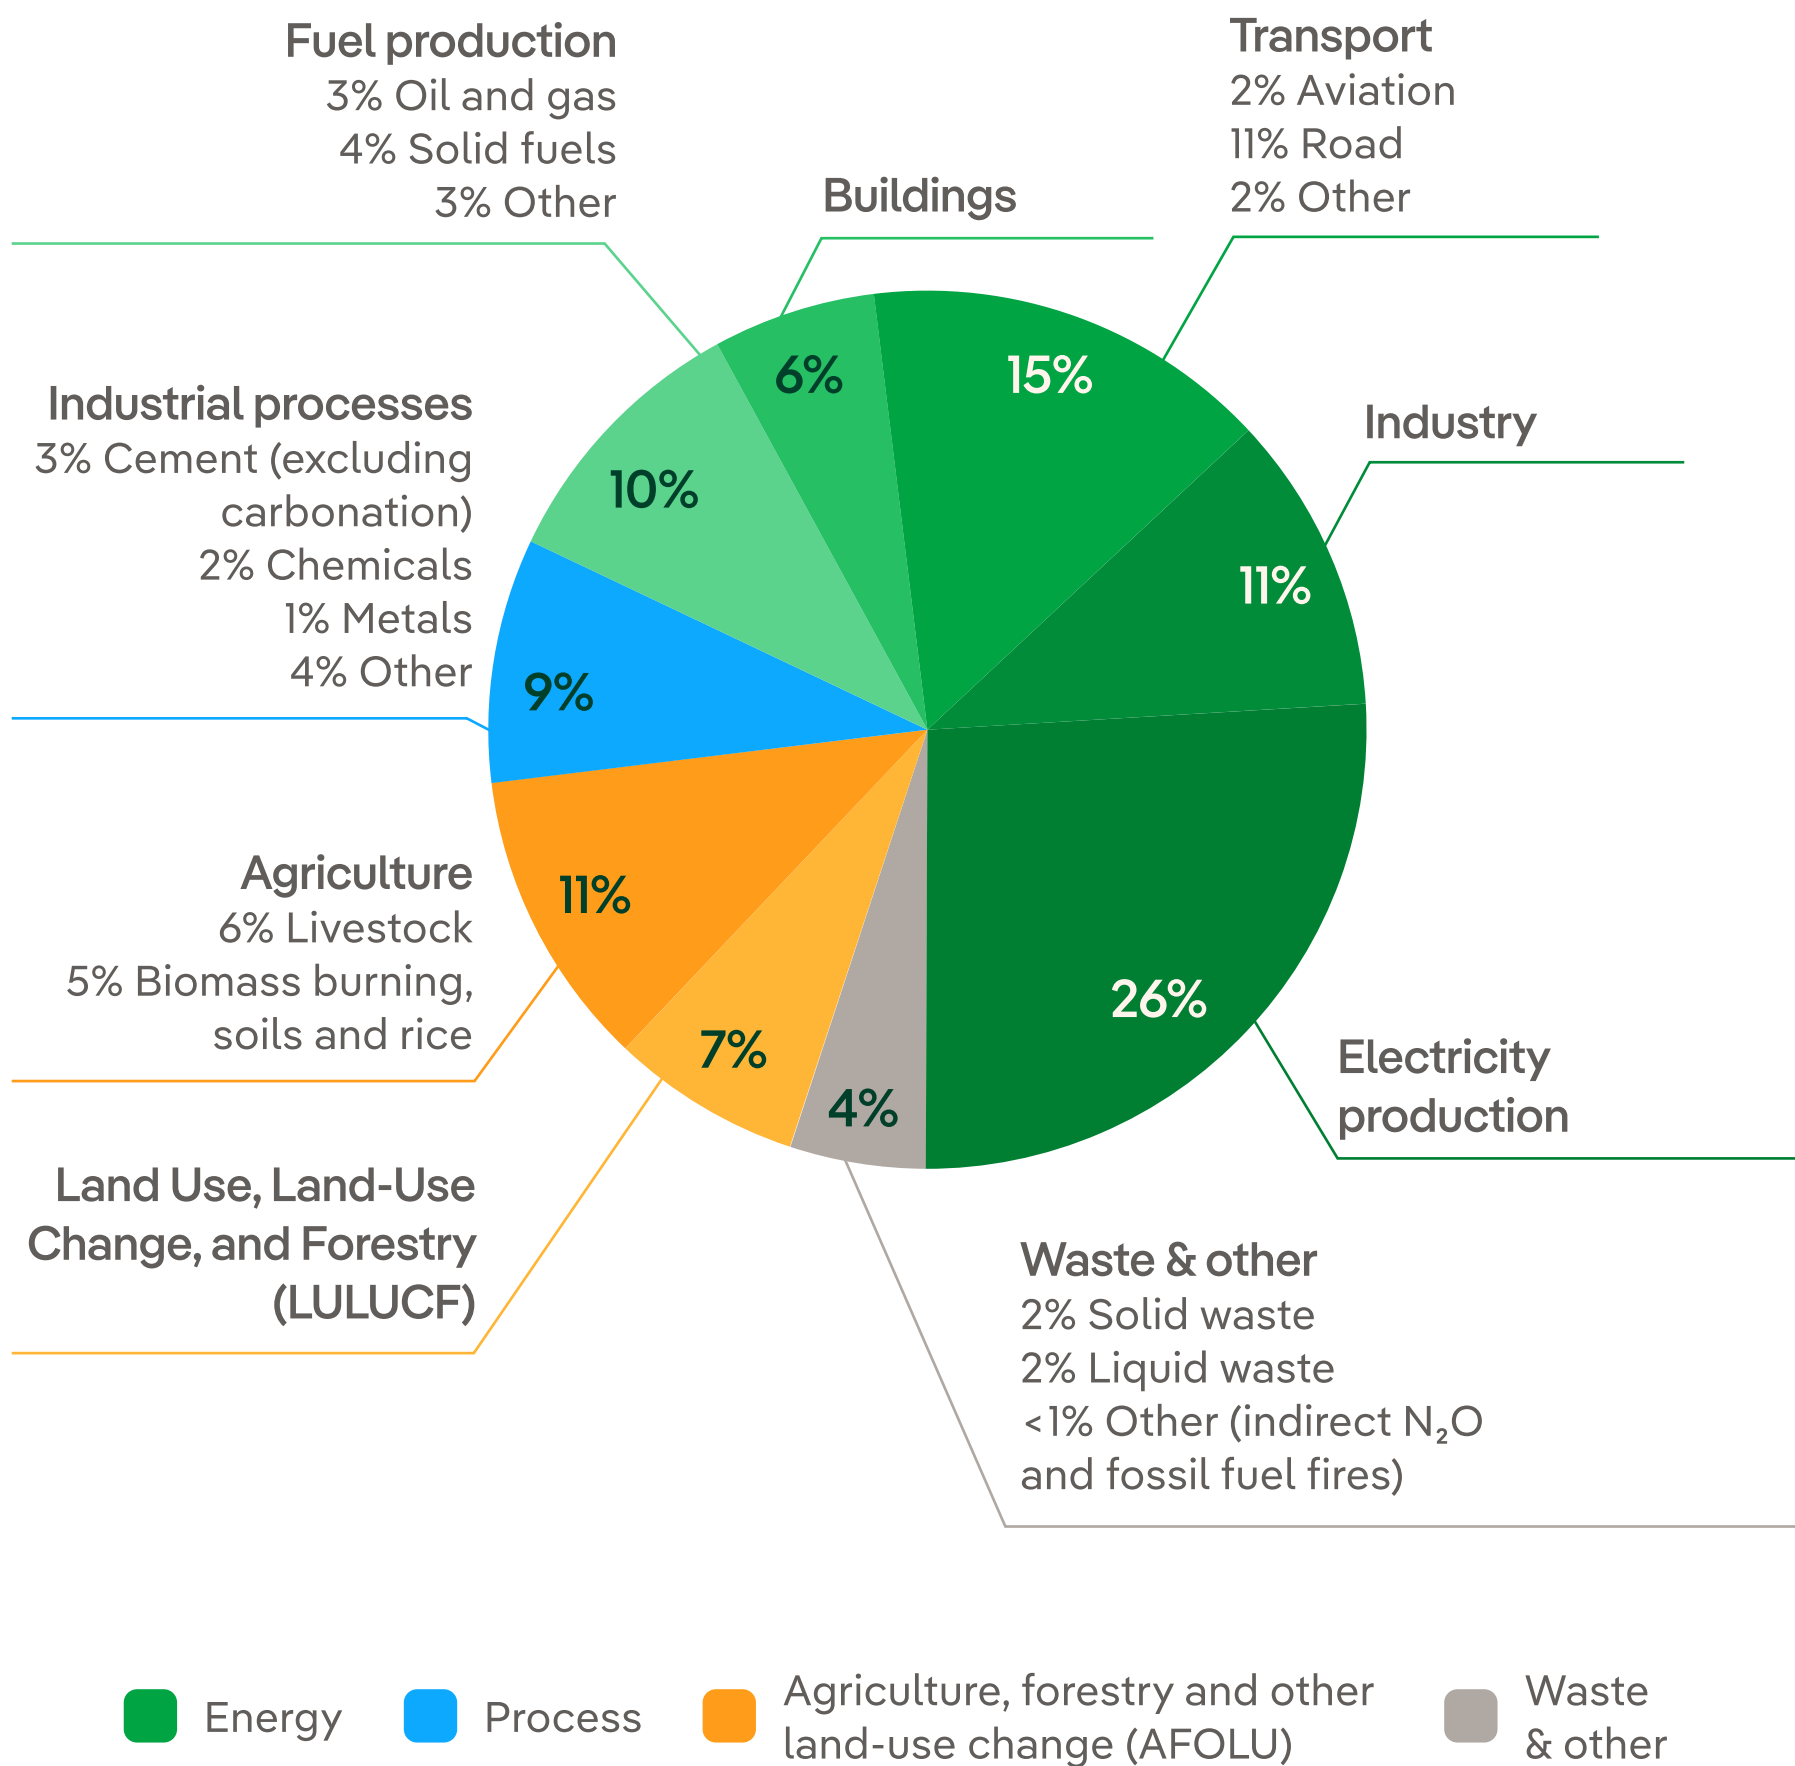

Total greenhouse gas emissions in 2023

57.1 gigatonnes of CO₂ equivalent (GtCO₂e) in 2023

Source: UN Emissions Gap Report 2024